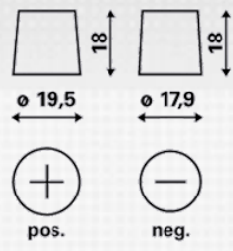

TECHNICAL INFORMATION

Voltage [V]:	12	Base Hold-down:	B13
Battery Capacity [Ah]:	44	Layout:	0
Cold Cranking Amps (CCA), EN [A]:	440	Terminal Types:	1
Length [mm]:	207	Case Size:	T4/LBN1
Width [mm]:	175	Weight filled (kg):	11,29
Height [mm]:	175		

DRAWINGS

B13

0

1

pos.

neg.